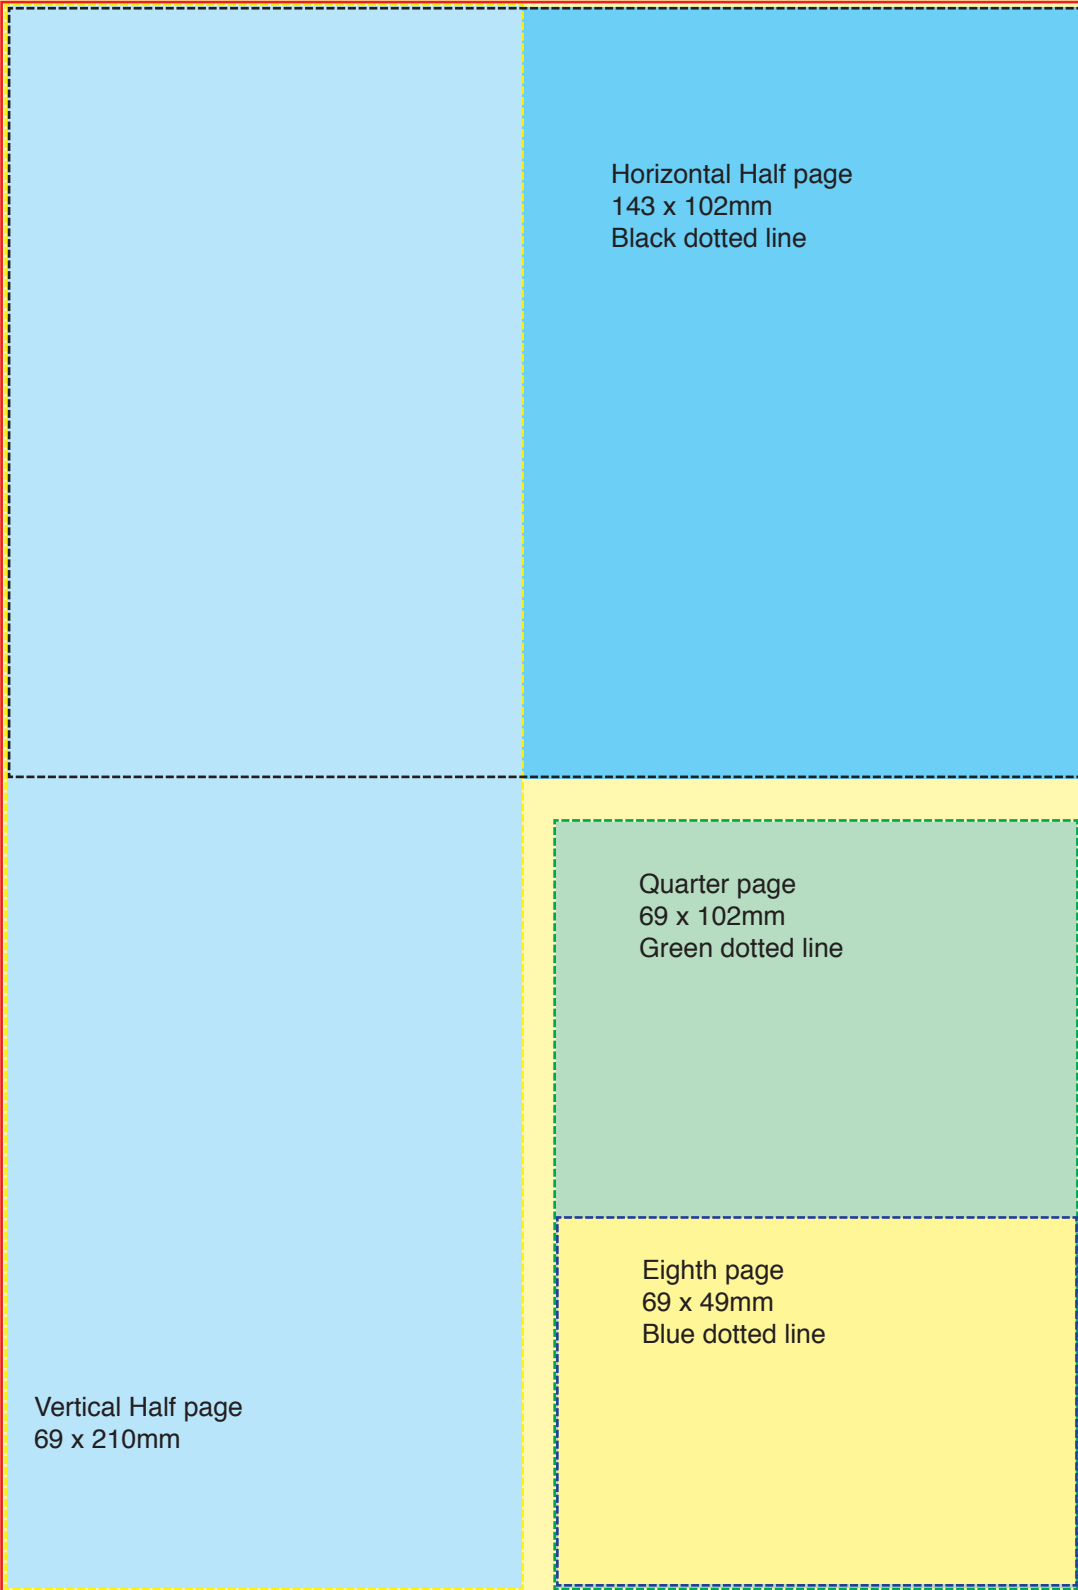

Tinted yellow is Fullpage trimmed size 163mm x 238mm - Full page plus bleed 169 x 244mm
solid Yellow area is added bleed, Use this if colour or images go off the page...

Column size in RED 143mm x 210mm - It is wise to ensure all important text falls within this area or very close to it if outside, to avoid losing anything when page is trimmed

Vertical Half page
69 x 210mm

Horizontal Half page
143 x 102mm
Black dotted line

Quarter page
69 x 102mm
Green dotted line

Eighth page
69 x 49mm
Blue dotted line